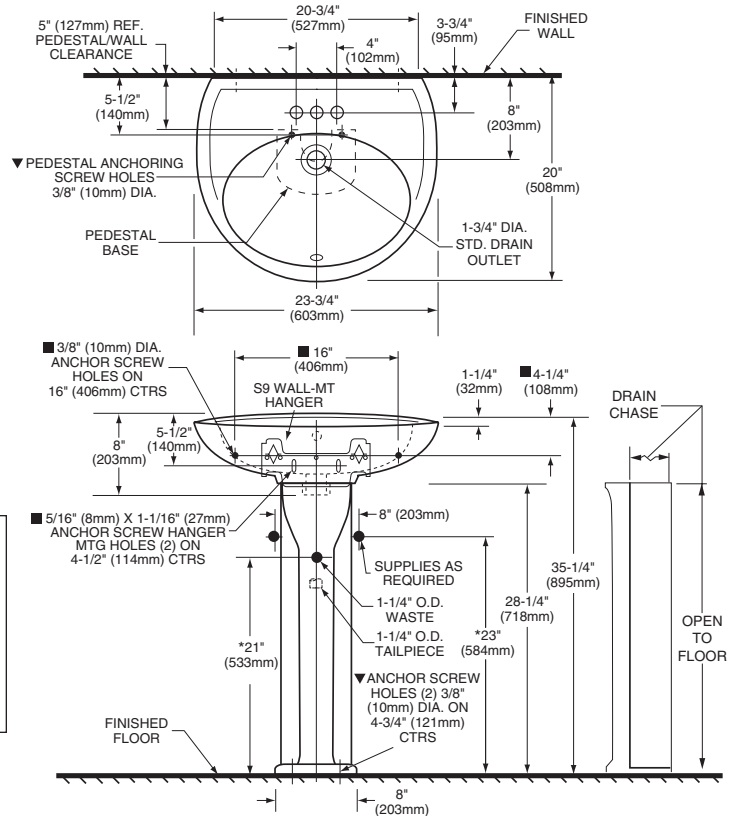

- ❑ **0113.411** Faucet holes on 4" (102mm) centers (Illustrated)
- ❑ **0113.811** Faucet holes on 8" (203mm) centers

**Nominal Dimensions:**

23-3/4" x 20" x 35-1/4"  
(603 x 508 x 895mm)

**Separate Components:**

- ❑ **0113.404** Pedestal top 4" (102mm) centers
- ❑ **0113.808** Pedestal top 8" (203mm) centers
- ❑ **731100-400** Pedestal only

**Bowl sizes:**

18-1/2" (470mm) wide  
12-1/2" (318mm) front to back  
5-1/2" (127mm) deep

**NOTES:**

\* DIMENSIONS SHOWN FOR LOCATION OF SUPPLIES AND "P" TRAP ARE SUGGESTED.

▼ PEDESTAL ANCHORING SCREWS NOT INCLUDED.

■ SUITABLE FOR REINFORCEMENT ONLY, ACTUAL DIMENSIONS MUST BE TAKEN FROM FIXTURE.

FITTINGS NOT INCLUDED AND MUST BE ORDERED SEPARATELY. PROVIDE SUITABLE REINFORCEMENT FOR ALL WALL SUPPORTS. INSTALLATION INSTRUCTIONS SUPPLIED WITH LAVATORY.

**IMPORTANT:** Dimensions of fixtures are nominal and may vary within the range of tolerances established by ANSI Standard A112.19.2. These measurements are subject to change or cancellation. No responsibility is assumed for use of superseded or voided pages.